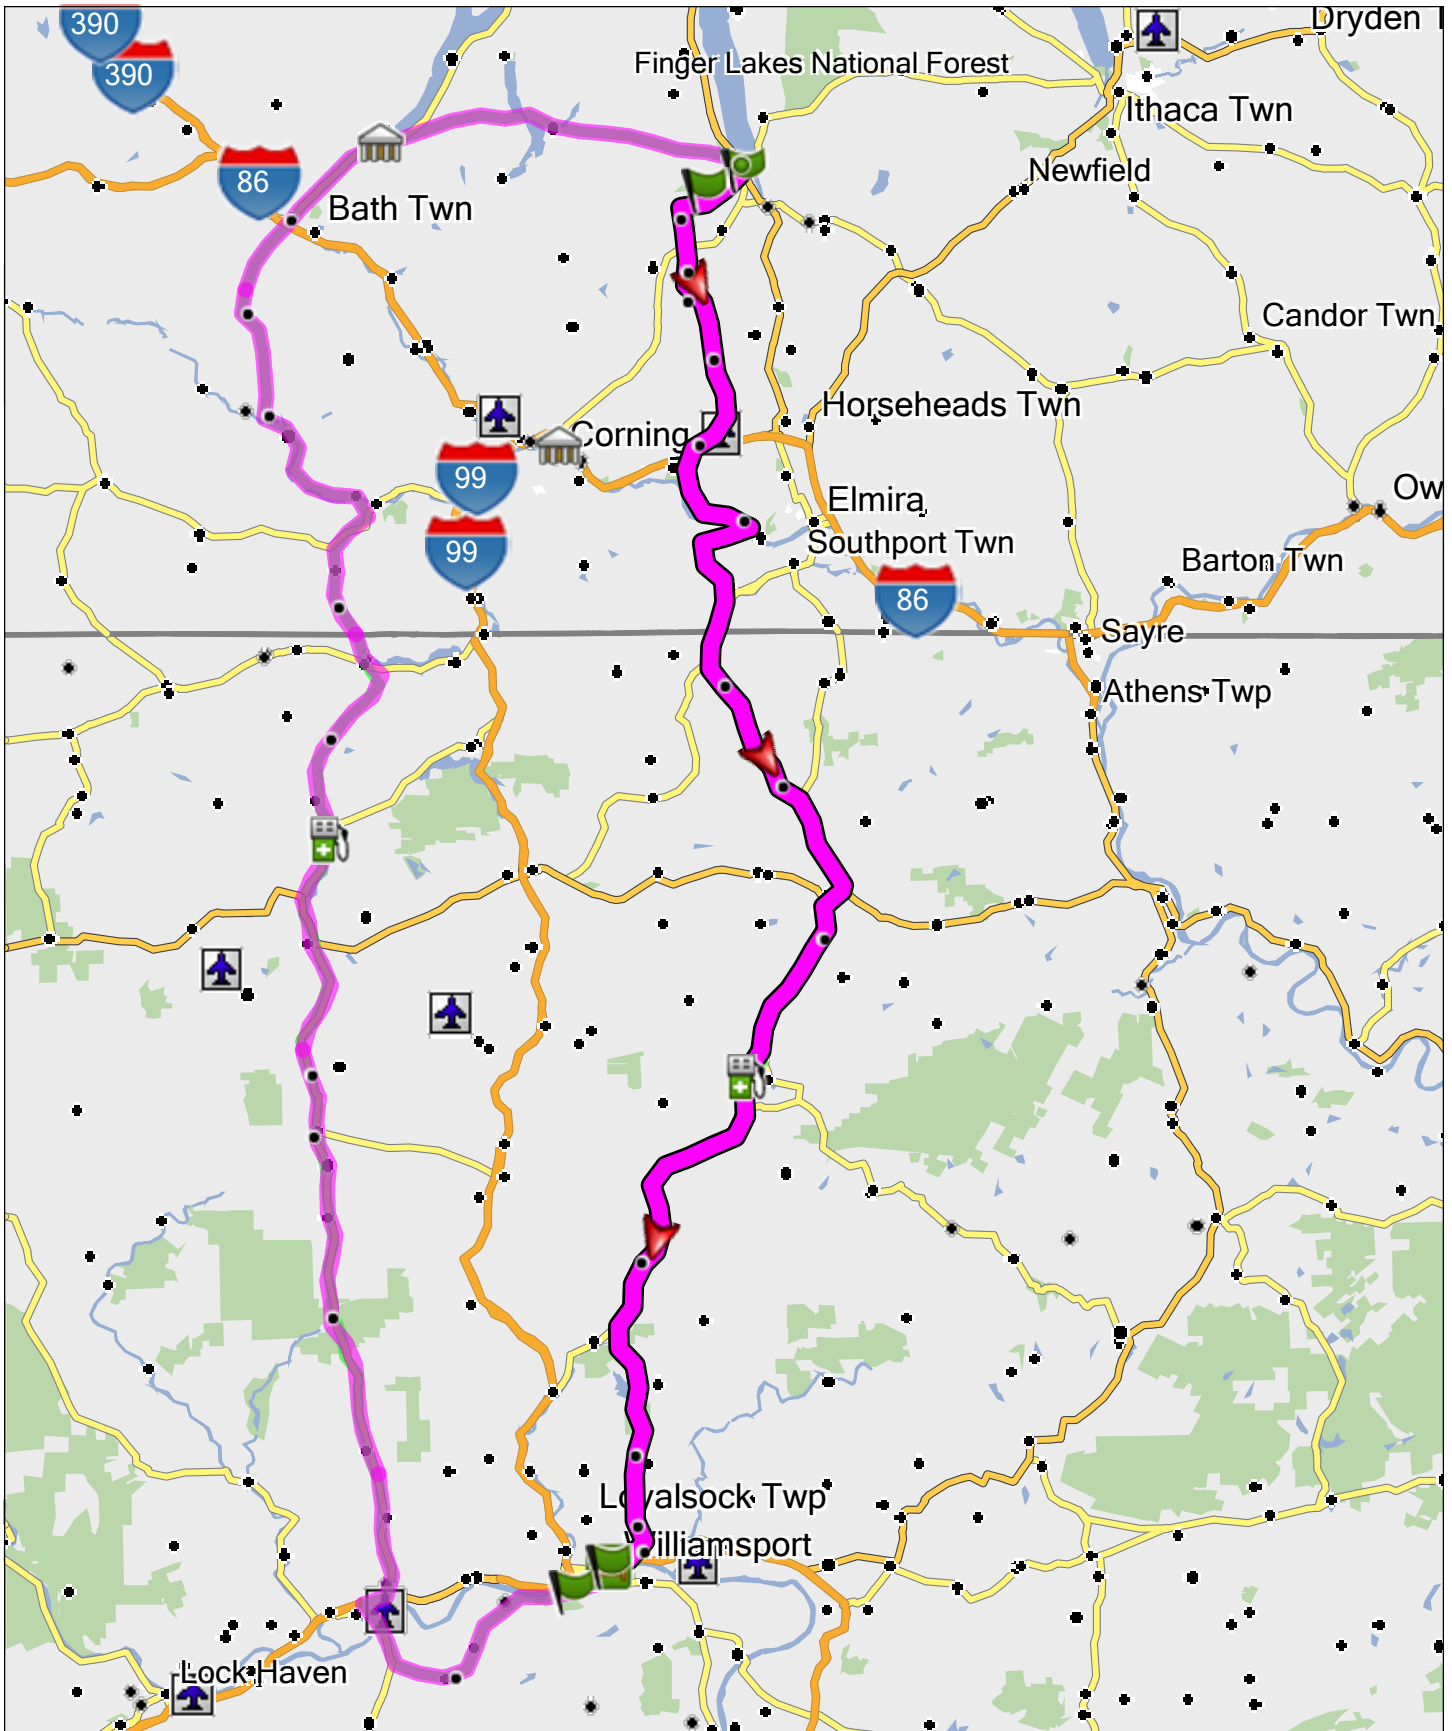

1 min

10.2 mi

8. **Turn left onto W 2nd St**

9.56 mi

13 min

19.8 mi

9. **Turn right onto N Franklin St**

489 ft

1 min

19.9 mi

10. **Watkins Glen**

281 ft

1 min

20.0 mi

City Navigator North America NT 2026.2

Use of the Map Data is subject to certain restrictions and/or requirements imposed by third party suppliers and/or governmental or regulatory authorities as further set forth at <https://legal.here.com/terms/general-content-supplier/terms-and-notice/>

© 2025 HERE. All rights reserved.
© Garmin Ltd. or its subsidiaries 2025.

01 Museum Tour 249

01 Pt3 Museum Tour 107 Miles To Hotel

-
- | | | |
|--|---|-----------------|
|  | 1. RT01 PT3 START | |
|  | 2. Get on N Franklin St and ride south
6 ft | 6 ft |
|  | 3. Turn right onto Old Corning Rd
468 ft | 13 s
474 ft |
|  | 4. Keep left onto Old Corning Rd
0.41 mi | 2 min
0.5 mi |
|  | 5. Turn right onto Rt-329
516 ft | 14 s
0.6 mi |
|  | 6. Turn left onto Meads Hill Rd
2.09 mi | 3 min
2.7 mi |
|  | 7. RT01 PT3 START 2
0.21 mi | 1 min
2.9 mi |
|  | 8. Get on Meads Hill Rd and ride south
0 ft | 2.9 mi |
|  | 9. Turn right onto Montour-Townsend Rd
0.70 mi | 2 min
3.6 mi |
|  | 10. Turn left onto Kuhl-Winner Way
1.32 mi | 2 min
4.9 mi |
|  | 11. Turn left onto Rt-414
2.26 mi | 4 min
7.2 mi |
|  | 12. Turn right onto Russell Hill Rd
170 ft | 1 min
7.2 mi |
|  | 13. Turn right onto Beaver Dams Moreland Rd
0.78 mi | 2 min
8.0 mi |
-