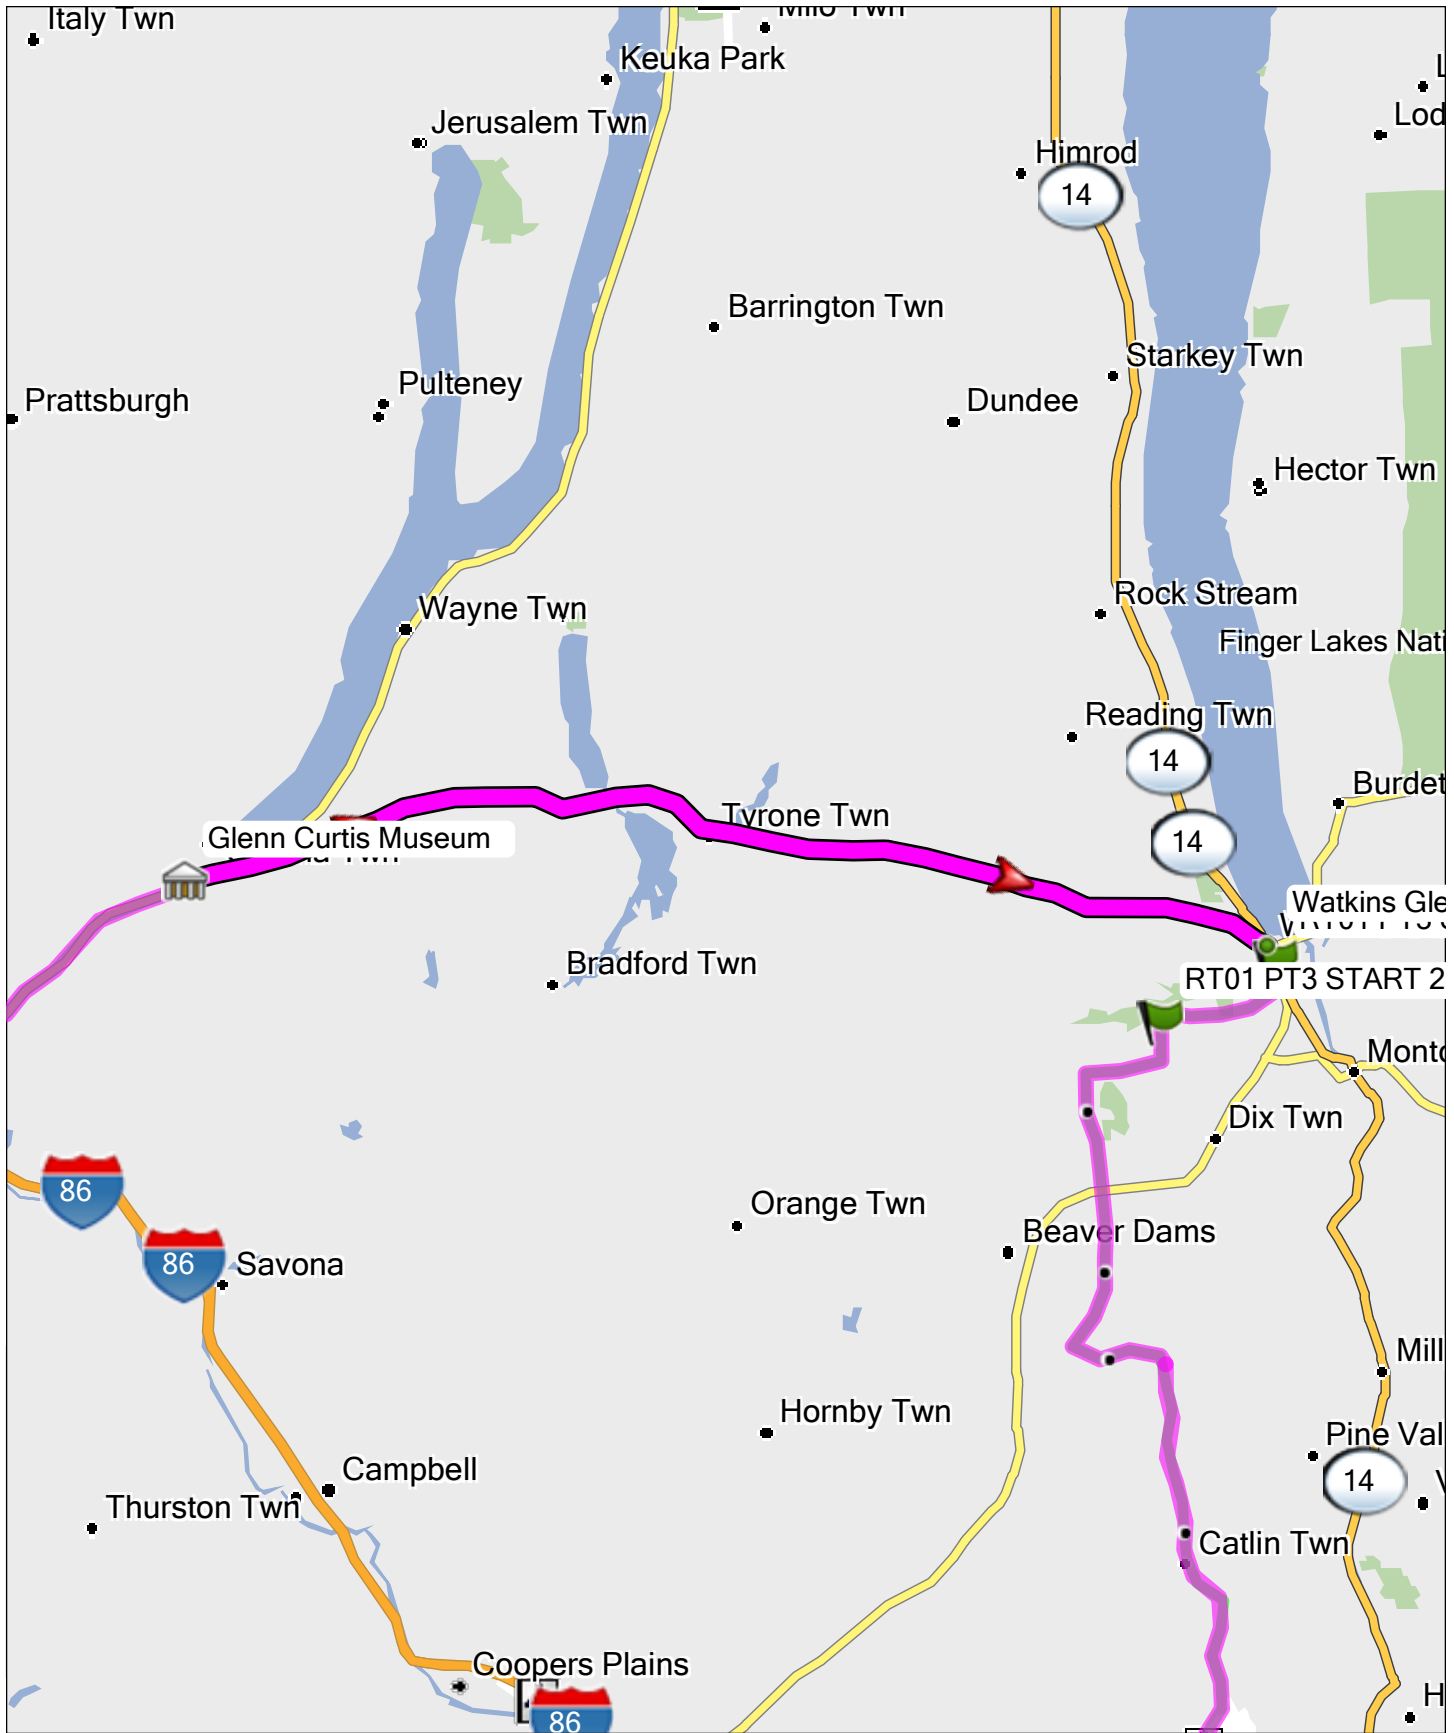

City Navigator North America NT 2026.2

Use of the Map Data is subject to certain restrictions and/or requirements imposed by third party suppliers and/or governmental or regulatory authorities as further set forth at <https://legal.here.com/terms/general-content-supplier/terms-and-notice/>
© 2025 HERE. All rights reserved.
© Garmin Ltd. or its subsidiaries 2025.

01 Museum Tour 249