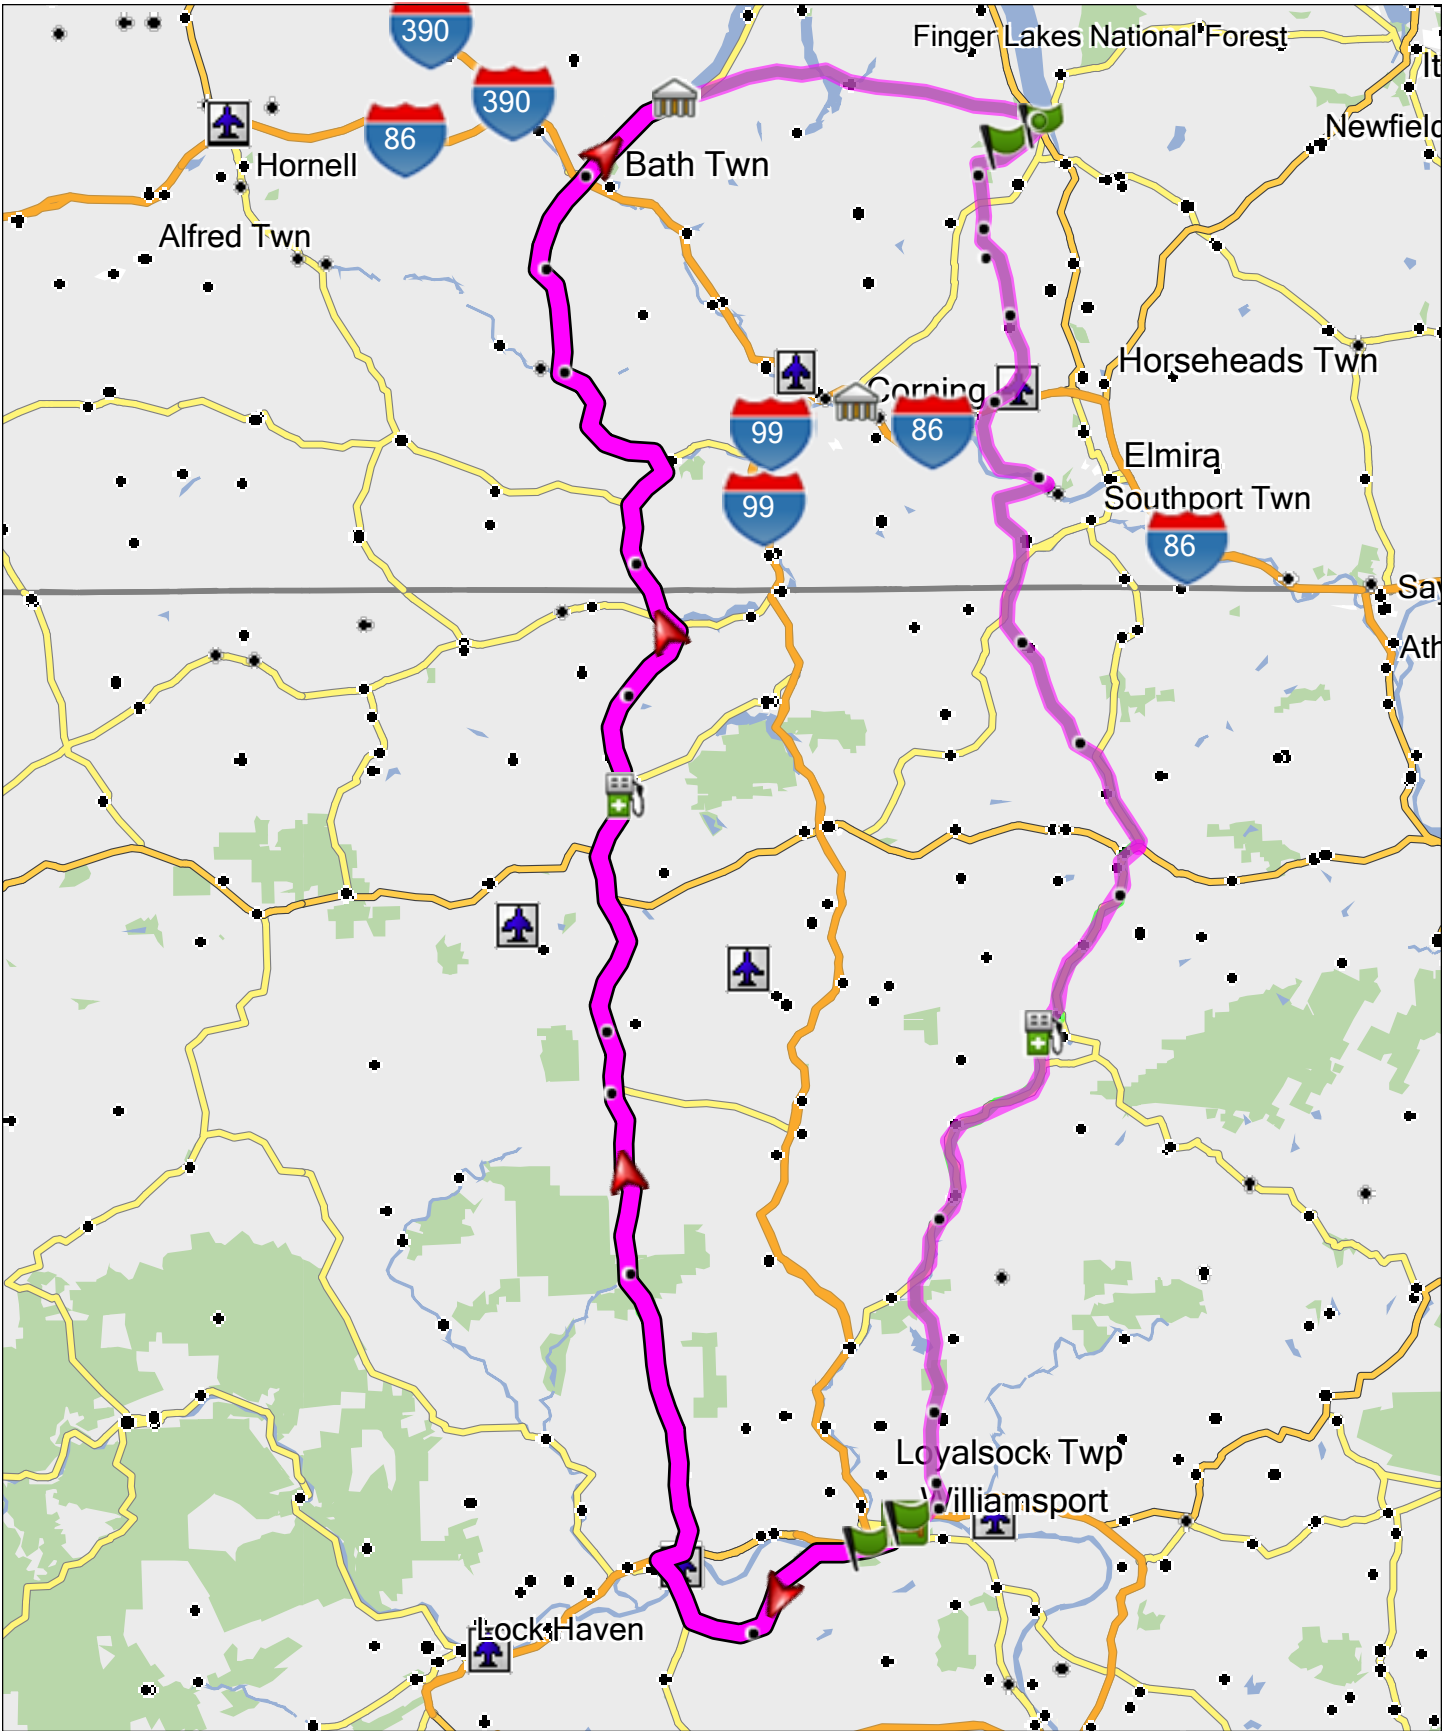

City Navigator North America NT 2026.2

Use of the Map Data is subject to certain restrictions and/or requirements imposed by third party suppliers and/or governmental or regulatory authorities as further set forth at <https://legal.here.com/terms/general-content-supplier/terms-and-notice/>

© 2025 HERE. All rights reserved.
© Garmin Ltd. or its subsidiaries 2025.

01 Museum Tour 249